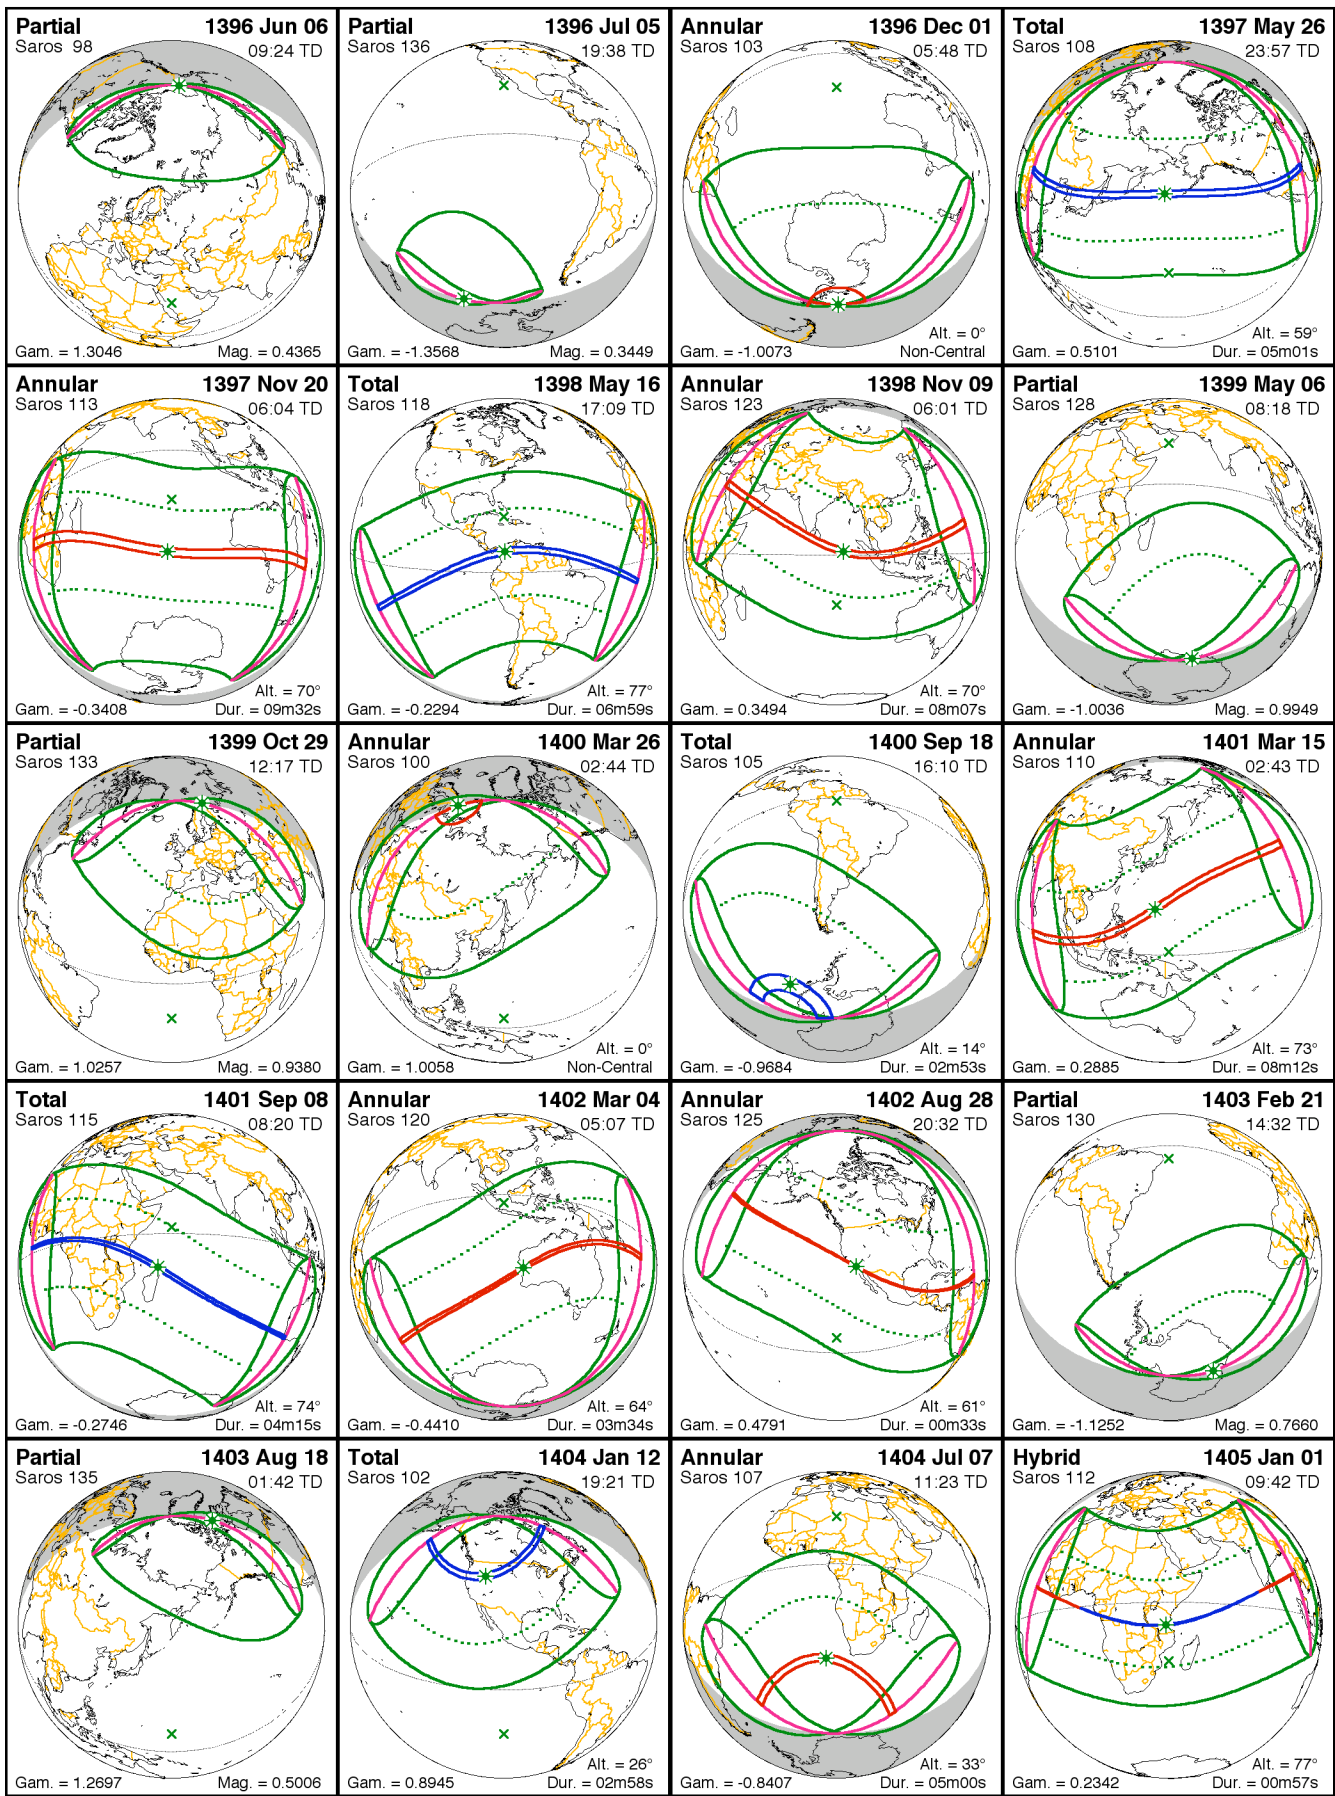

Five Millennium Canon of Solar Eclipses: -1999 to +3000 (2000 BCE to 3000 CE)

Fred Espenak and Jean Meeus

NASA/TP-2006-214141

ΔT = 323 s [= 00h05m]

std.err. = ± 20 s [= ± 0.1°]

Plate 405