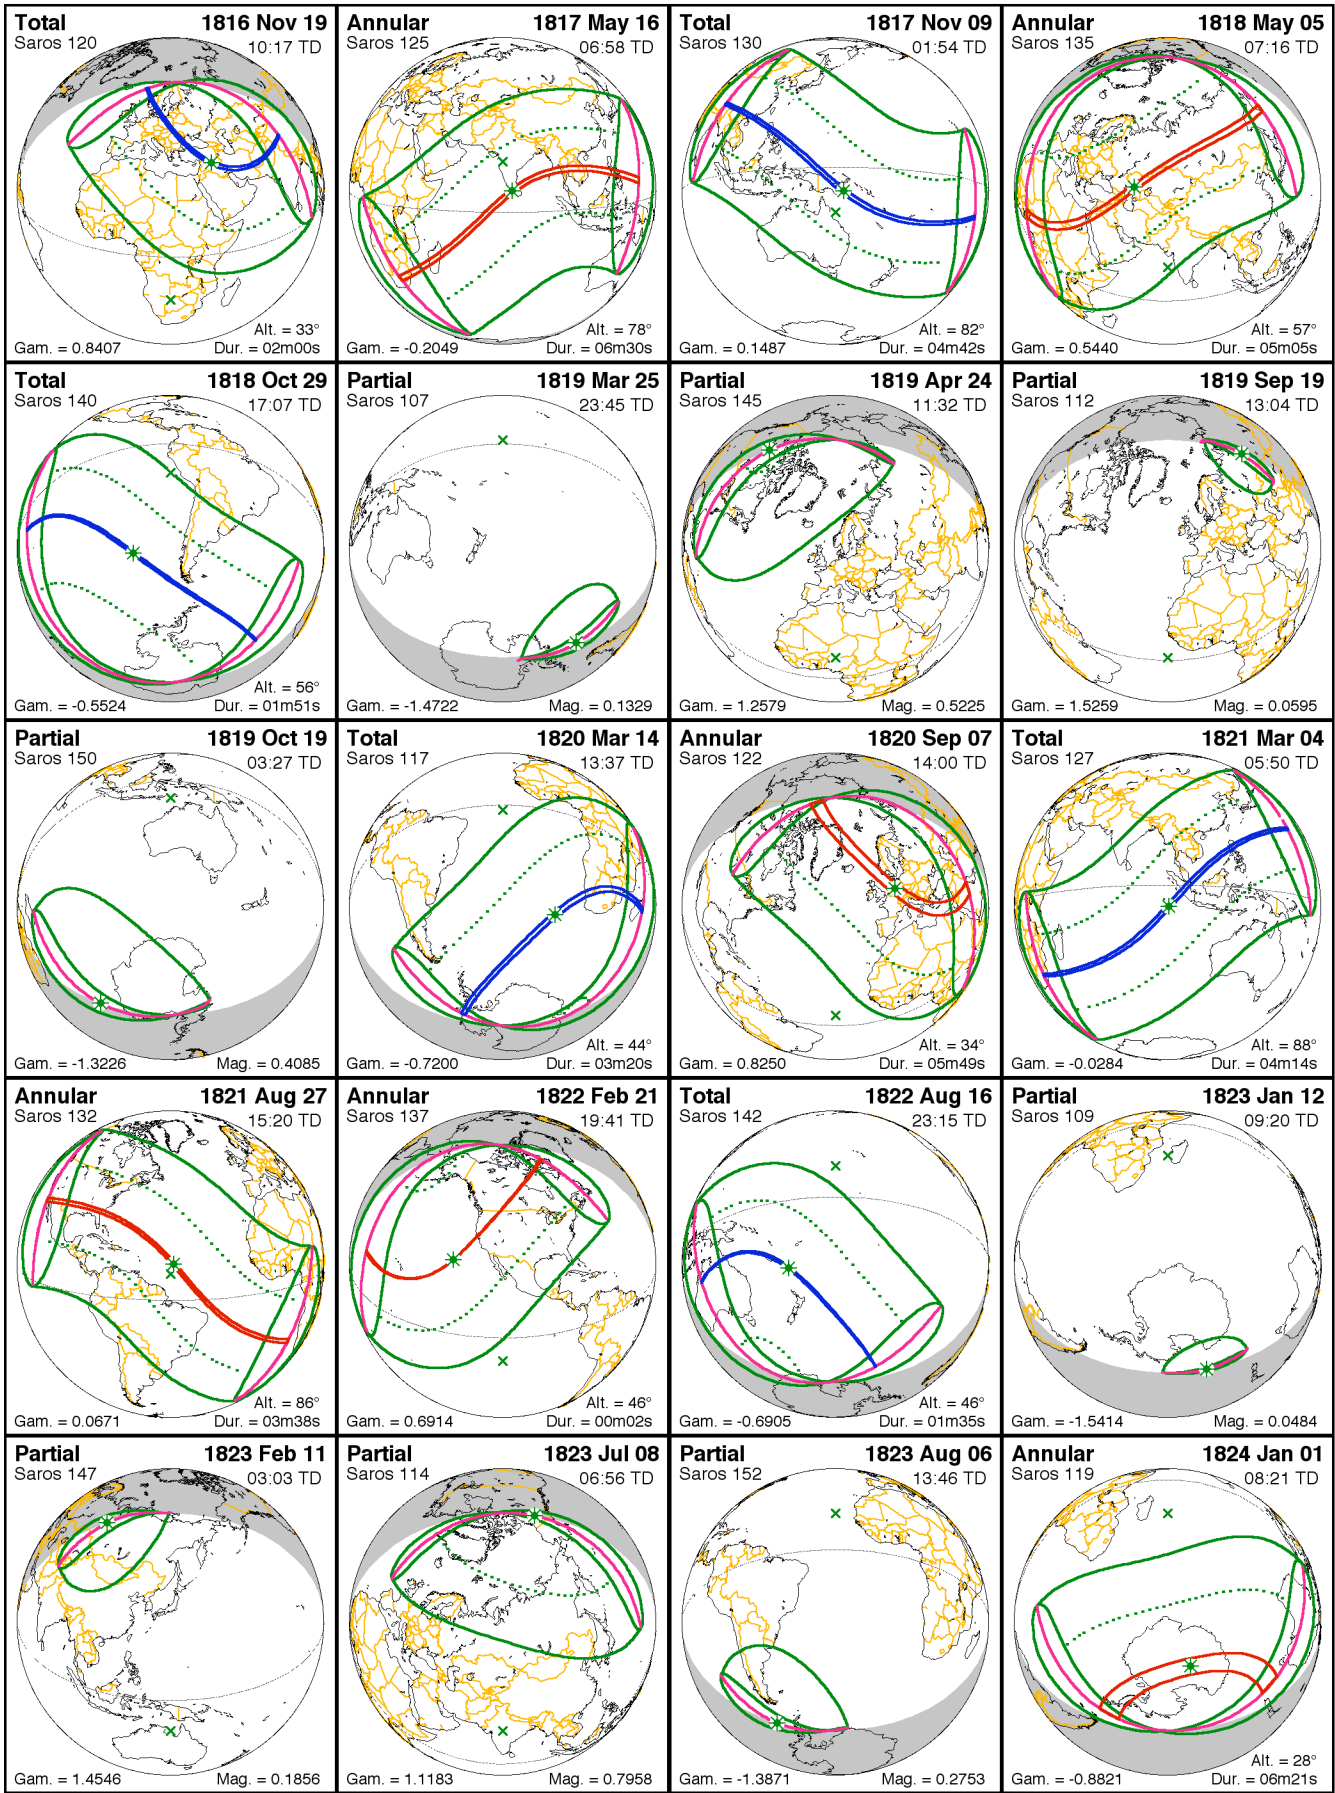

Five Millennium Canon of Solar Eclipses: -1999 to +3000 (2000 BCE to 3000 CE)

Fred Espenak and Jean Meeus

NASA/TP-2006-214141

ΔT= 12 s [= 00h00m]

std.err. = ± 1 s [= ± 0.0°]

Plate 455