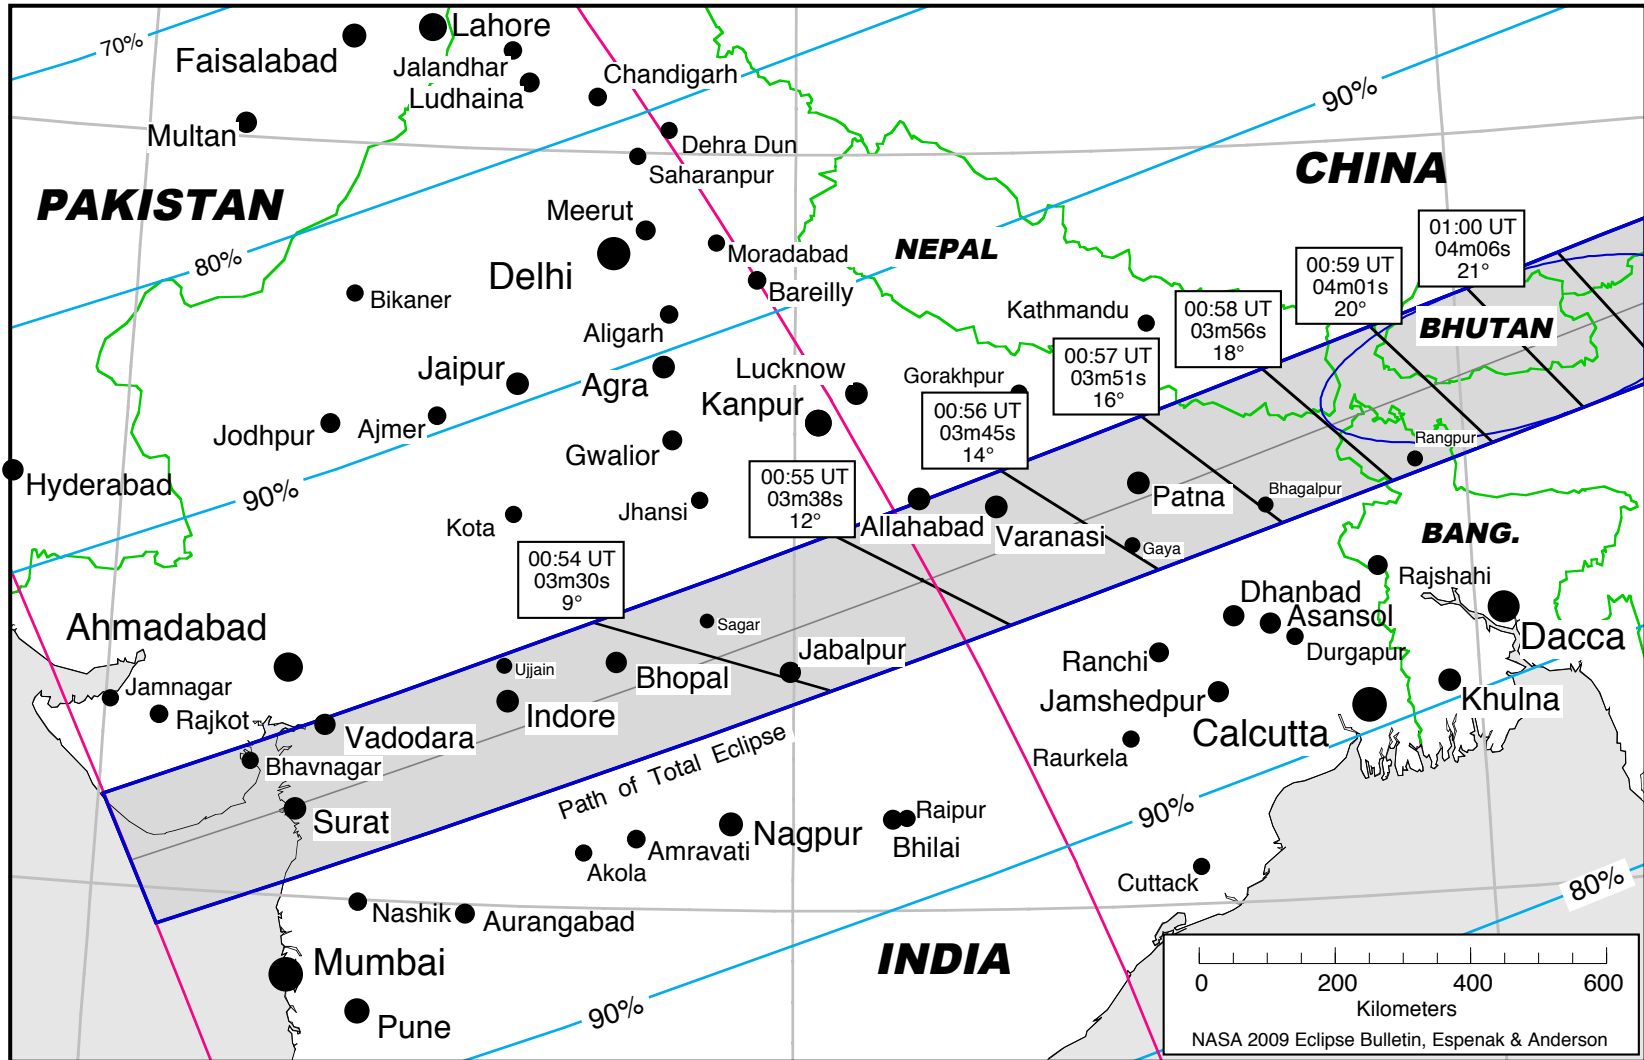

FIGURE 3: PATH OF THE ECLIPSE THROUGH INDIA AND BHUTAN

Total Solar Eclipse of 2009 July 22

NASA 2009 Eclipse Bulletin: "Total Solar Eclipse of 2009 July 22", F. Espenak & J. Anderson